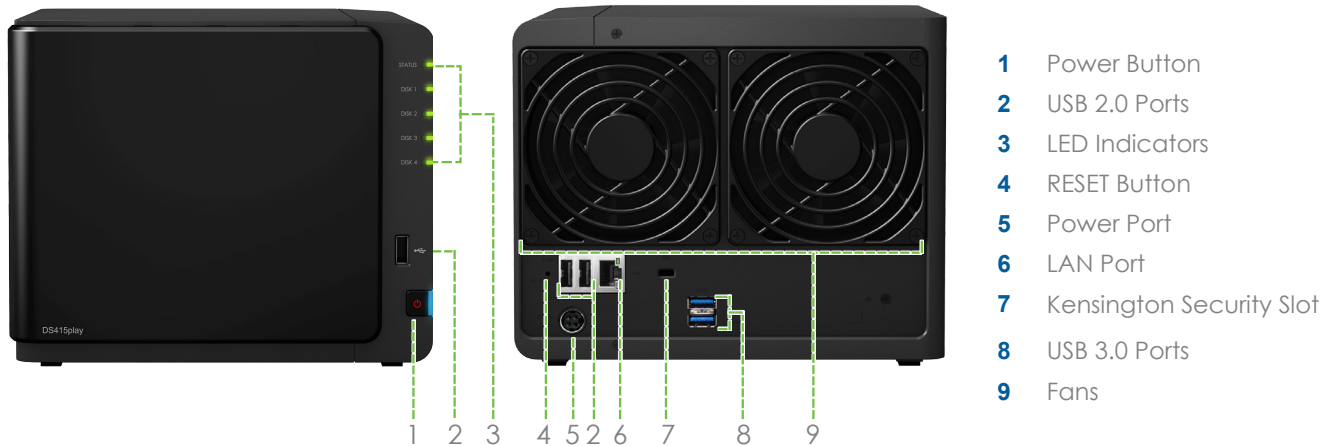

Connections & Buttons

Technical Specifications

Hardware

CPU	Intel Atom Dual Core 1.6GHz
Floating Point	Yes
Memory	1GB DDR3
Internal HDD/SSD	3.5" or 2.5" SATA(II) X 4 (hard drives not included)
Max Internal Capacity	24TB (4 X 6TB HDD) (The actual capacity will differ according to volume types)
External Ports	USB 3.0 X 2, USB 2.0 X 3
Size (HxWxD) (mm)	165 X 203 X 233.2
Weight	2.03 Kg
LAN	Gigabit X 1
Wake on LAN/WAN	Yes
Wireless Support (dongle)	Yes
AC Input Power Voltage	100V to 240V AC
Power Frequency	50 / 60Hz, Single Phase
Operating Temperature	5°C to 35°C (40°F to 95°F)
Storage Temperature	-20°C to 60°C (-5°F to 140°F)
Relative Humidity	5% to 95% RH

General

Networking Protocols	CIFS, AFP, NFS, FTP, WebDAV, CalDAV, iSCSI, Telnet, SSH, SNMP, VPN (PPTP, OpenVPN™, L2TP)
File System	Internal: EXT4 External: EXT4, EXT3, FAT, NTFS, HFS+
Storage Management	Max File System Size: 16TB, Max Internal Volume #: 256, Max iSCSI Target #: 10, Max iSCSI LUN#: 10, RAID Clone/Snapshot support; Supported RAID Type : Synology Hybrid RAID, Basic, JBOD, RAID 0, RAID 1, RAID 5, RAID 6, RAID 10
File Sharing Capability	Max User Account: 2048, Max Group: 256, Max Shared Folder: 256, Max Concurrent CIFS/AFP/FTP Connections : 256
Privilege	Windows Access Control List (ACL)
Directory Service	Windows AD Integration: Domain Users login via Samba (CIFS)/AFP/FTP/File Station, LDAP Integration
Security	FTP over SSL/TLS, IP Auto-Block, Firewall, Encrypted Network Backup over Rsync, HTTPS Connection
Utilities	Synology Assistant, Cloud Station, Evidence Integrity Authenticator
Supported Clients	Windows XP onward, Mac OS X® 10.5 onward, Ubuntu 9.04 onward
Supported Browsers	Chrome®, Firefox® Internet Explorer®: 8 or later, Safari® 5 or later, Safari (iOS 5 or later on iPad®), Chrome (Android™ 4.0 on tablets)